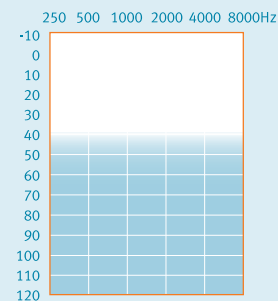

#### UNISON 6–3–E HIGH POWER BTE

dB SPL 2cc	Peak Gain	76 dB
	Peak Output	138 dB