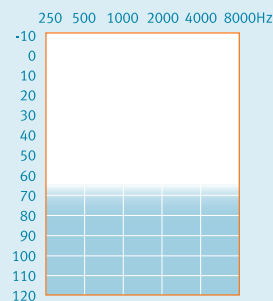

### Super Power Analog for Profound Losses

For the most profound losses, US80 offers two versions: US80PP with a wideband frequency response; and US80PPL with an extended low-frequency emphasis suitable for left corner audiograms. A powerful Push-Pull amplifier provides linear amplification with output compression limiting. Four trimmer controls provide fitting flexibility and permit customization.

**UNISON 6-3-E POWER BTE**

dB SPL 2cc	Peak Gain Peak Output	70 dB 135 dB
------------	--------------------------	-----------------

**BREEZE POWER BTE**

dB SPL 2cc	Peak Gain Peak Output	75 dB 133 dB
------------	--------------------------	-----------------